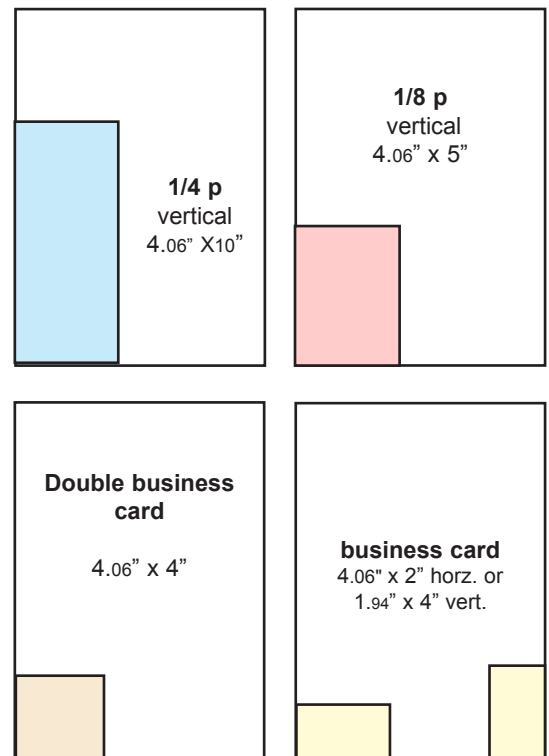

THE LowDown

\$ 1.50 (tax included)

TO HULL & BACK NEWS

THE ONLY PAPER SERVING ONLY THE GATINEAU HILLS SINCE 1973

Popular Ad Appearance - Local Rates

Ad Size	Single insertion	12X	25X	50X
Full page	\$640	\$544	\$480	\$416
4/5	\$512	\$435	\$384	\$333
2/3	\$425	\$361	\$319	\$276
3/5	\$384	\$326	\$288	\$250
1/2	\$320	\$272	\$240	\$208
2/5	\$255	\$217	\$191	\$165
1/3	\$213	\$181	\$160	\$139
1/4	\$160	\$136	\$120	\$104
1/5	\$128	\$109	\$96	\$83
1/8	\$80	\$68	\$60	\$52
Double biz card	\$65	\$55	\$49	\$42
Business Card	\$33	\$28	\$25	\$22

Local rates: \$8 per column inch All taxes are additional

National rates : .91 cents per agate line.

- Colours:
- Standard 2nd spot, per page \$125
 - 4 colour process, extra per page \$250

Inserts:

From 10¢ per insertion, minimum 3,000 insertions

Special Positions:

- Specialty sections: Add 10% to space charge
- Guaranteed position: Add 25% to space charge

Add full colour - special rate

- 1/8p add **\$75**
- 1/4p add **\$100**
- 1/2p add **\$125**
- Full page add **\$150**